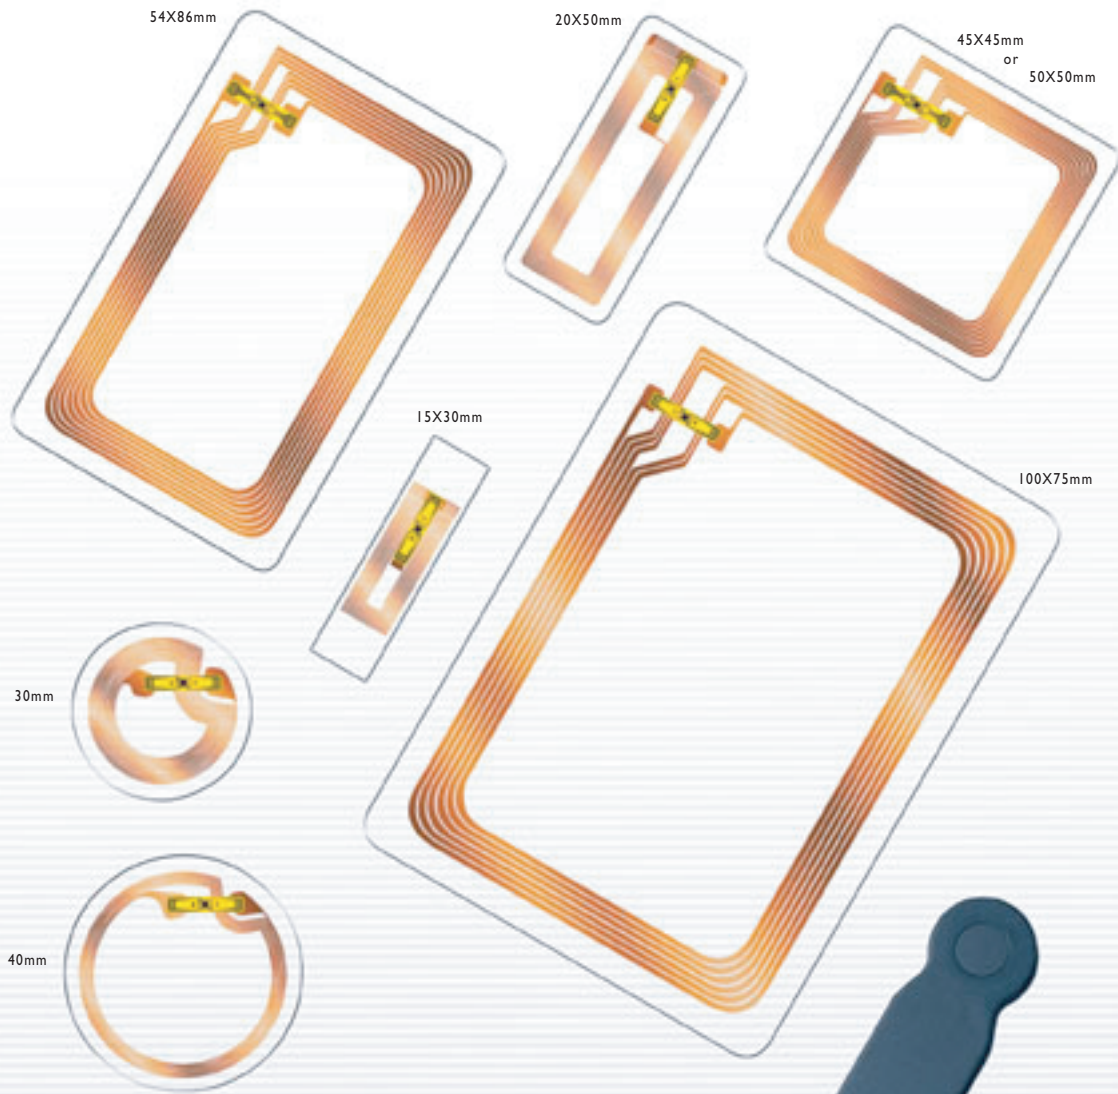

13.56MHz/UHF SMART LABEL

# SMART LABEL

UMT1018  
U-CODE ON METAL TAG

USL1019  
U-CODE GLASS LABEL

Roll Type